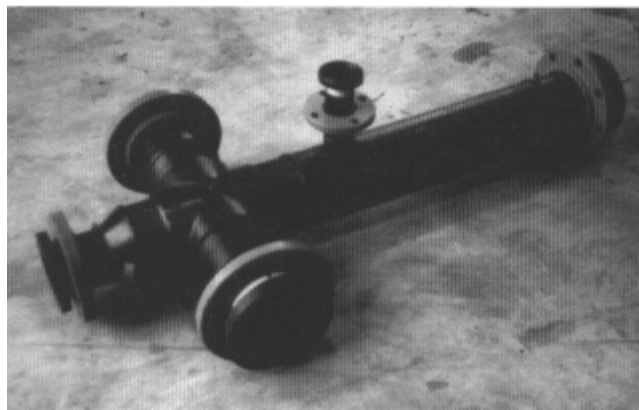

Custom Cross