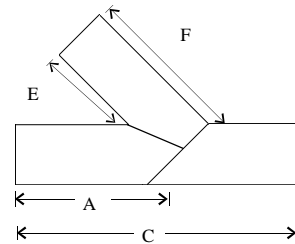

Fabricated Fittings

45° Lateral Wye

For Information Call (713) 645-2858
or fax (713) 645-1756

12" to 24" IPS Sizes Standard, DIPS Sizes on Request
Smaller Sizes on Request
SDR 11 Standard (Other Available)
3 Piece Construction
Data Logs Available

Nom. Pipe Size	SDR	PSI	Stock	Dim. A	Dim. C	Dim. E	Dim. F	Weight	Part Number
12	7	200	n	10.75	44		33.5		FF120Y00120B000
	11	120	y						FF120Y00120E000
	17	75	n						FF120Y00120J000
14	7	200	n	13.00	49.75		37.0		FF140Y00140B000
	11	120	y						FF140Y00140E000
	17	75	n						FF140Y00140J000
16	7	200	n	13.25	54.62		41.25		FF160Y00160B000
	11	120	y						FF160Y00160E000
	17	75	n						FF160Y00160J000
18	11	120	y	13.75	57.5		43.75		FF180Y00180E000
	17	75	n						FF180Y00180J000
20	9	150	n						FF200Y00200D000
	11	120	y						FF200Y00200E000
	17	75	n						FF200Y00200J000
22	11	120	y						FF220Y00220E000
	17	75	n						FF220Y00220J000
24	11	120	y						FF240Y00240E000
	17	75	n						FF240Y00240J000