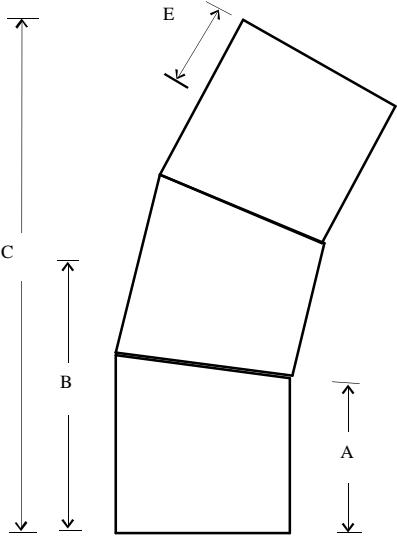

Fabricated Fittings

30° Elbow (2 Segment)

For Information Call (713) 645-2858
or fax (713) 645-1756

2" to 24" IPS Standard, DIPS Sizes on Request
This Product is Available on Request

Fabricated Fittings

30° Elbow (2 Segment)

For Information Call (713) 645-2858
or fax (713) 645-1756

2" to 24" IPS Sizes Standard, DIPS Sizes on Request This Product is Available on Request																
Nom. Pipe Size	SDR	PSI	Stock	Dim. A	Dim. B	Dim. C	Dim. E	Dim. R	Weight	Part Number						
2	7	200	n	3.00	3.30	6.80	1.50	6.80	0.50	FF020T30020B000						
	11	120	n						0.50	FF020T30020E000						
3	7	200	n	3.00	3.50	7.40	1.50	7.40	1.00	FF030T30030B000						
	11	120	n						1.00	FF030T30030E000						
	17	75	n						0.50	FF030T30030J000						
4	7	200	n	5.00	5.60	11.60	2.50	11.60	3.00	FF040T30040B000						
	11	120	n						2.00	FF040T30040E000						
	17	75	n						2.00	FF040T30040J000						
8	7	200	n	6.00	7.10	15.50	3.00	15.50	8.00	FF060T30060B000						
	11	120	n						5.00	FF060T30060E000						
	17	75	n						4.00	FF060T30060J000						
10	7	200	n	6.00	7.40	16.60	3.00	16.60	13.00	FF080T30080B000						
	11	120	n						9.00	FF080T30080E000						
	17	75	n						6.00	FF080T30080J000						
	26	48	n						4.00	FF080T30080L000						
12	7	200	n	8.00	9.70	21.30	4.00	21.30	19.00	FF100T30100B000						
	11	120	n						13.00	FF100T30100E000						
	17	75	n						9.00	FF100T30100J000						
14	26	48	n	8.00	9.90	22.00	4.00	22.00	6.00	FF100T30100L000						
	16	7	200						n	10.00	12.10	26.70	5.00	26.70	36.00	FF120T30120B000
		11	120						n						24.00	FF120T30120E000
		17	75						n						16.00	FF120T30120J000
26	48	n	11.00	FF120T30120L000												
18	7	200	n	10.00	12.40	27.70	5.00	27.70	43.00	FF140T30140B000						
	11	120	n						29.00	FF140T30140E000						
	17	75	n						20.00	FF140T30140J000						
	26	48	n						13.00	FF140T30140L000						
20	7	200	n	10.00	12.40	27.70	5.00	27.70	70.00	FF160T30160B000						
	11	120	n						48.00	FF160T30160E000						
	17	75	n						32.00	FF160T30160J000						
	26	48	n						22.00	FF160T30160L000						
18	11	120	n	10.00	12.40	27.70	5.00	27.70	60.00	FF180T30180B000						
	17	75	n						40.00	FF180T30180E000						
	26	48	n						27.00	FF180T30180J000